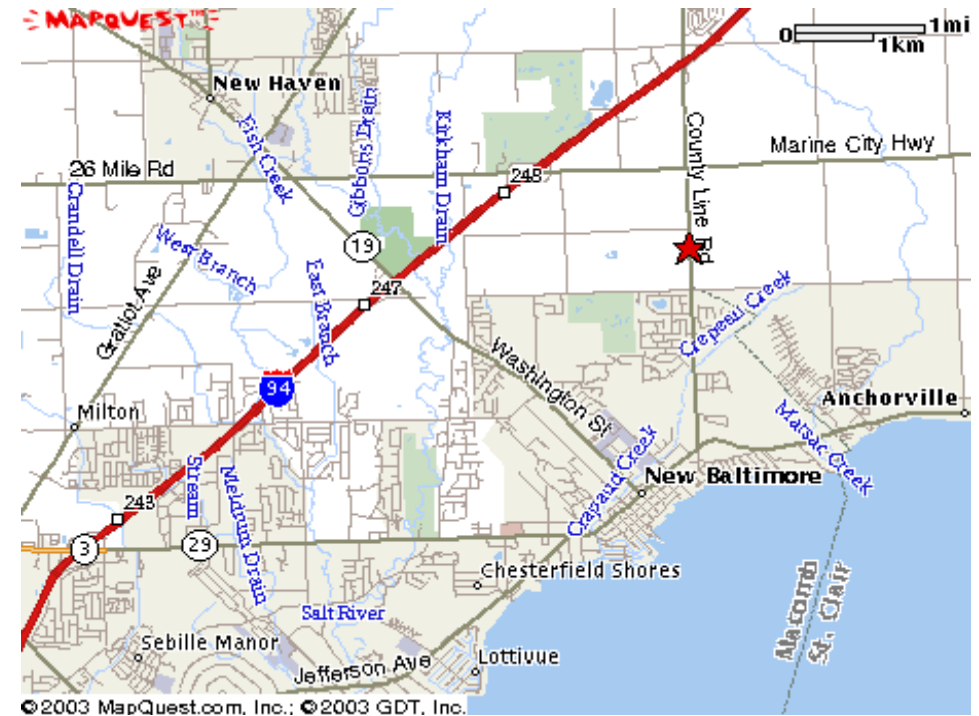

MAPS TO ANCHOR BAY HIGH SCHOOL

ANCHOR BAY HIGH SCHOOL 6319 COUNTY LINE ROAD FAIR HAVEN, MICHIGAN 48023

If arriving from I-94:

Exit at 26 Mile Road (exit #248 - Marine City Hwy.) and head EAST on 26 Mile Road.
Turn RIGHT (South) on County Line Road.
The school is about a 1/2-mile down on the left (East) side of County Line Road.

If arriving from due East or due West of the school:

Take 26 Mile Road (Marine City Hwy.) to County Line Road.
If traveling WEST, then turn LEFT (South) on County Line Road. If traveling EAST, then turn RIGHT (South) on County Line Road.
The school is about a 1/2-mile down on the left (East) side of County Line Road.