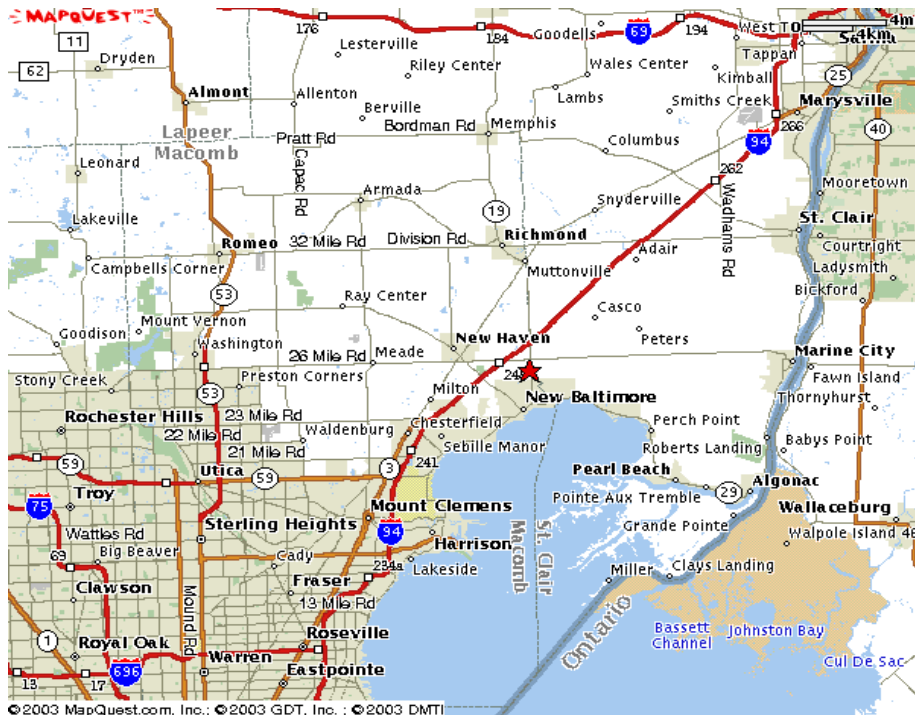

MAPS TO ANCHOR BAY HIGH SCHOOL

ANCHOR BAY HIGH SCHOOL 6319 COUNTY LINE ROAD FAIR HAVEN, MICHIGAN 48023

If arriving from I-94:

Exit at 26 Mile Road (exit #248 - Marine City Hwy.) and head EAST on 26 Mile Road.
Turn RIGHT (South) on County Line Road.
The school is about a 1/2-mile down on the left (East) side of County Line Road.

If arriving from due East or due West of the school:

Take 26 Mile Road (Marine City Hwy.) to County Line Road.
If traveling WEST, then turn LEFT (South) on County Line Road. If traveling EAST, then turn RIGHT (South) on County Line Road.
The school is about a 1/2-mile down on the left (East) side of County Line Road.