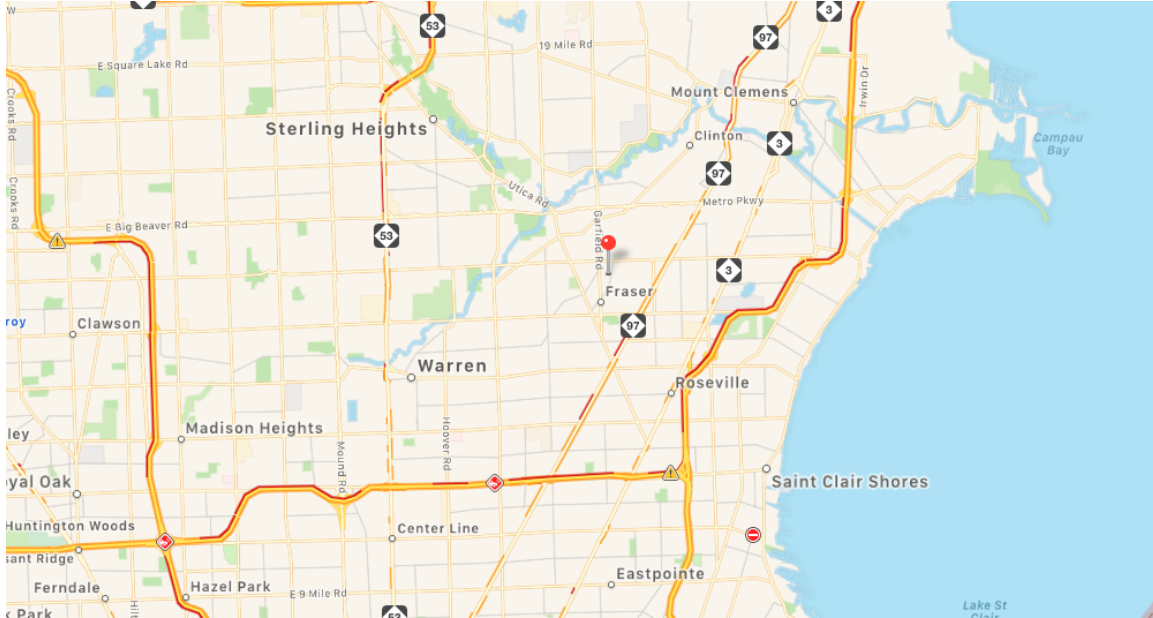

**FRASER HIGH SCHOOL
34270 GARFIELD RD.
FRASER, MICHIGAN 48026
(586) 439-7337 (Festival Headquarters - LGI)**

PARKING **BUSES**

Please drop off your students at DOOR #1 (Main Entrance). Buses and equipment trailers will be parked in the SOUTH lot between the high school and middle school, directly behind the Stadium.

MSBOA JUDGES AND WORKERS

Please use the GARFIELD LOT (off Garfield Road) and enter via the Main Entrance of the building (DOOR #1).

VISITORS

Visitors can park in either the Garfield Parking Lot, or in one of two Circular Lots at the SOUTH end of the building between the high school and the Stadium. If parking in the Garfield Lot, please enter through the Main Entrance (DOOR #1) and you will be directed to the auditorium. If parking in the Circular Lots, please enter through DOOR #48, and you will be directed to the auditorium.