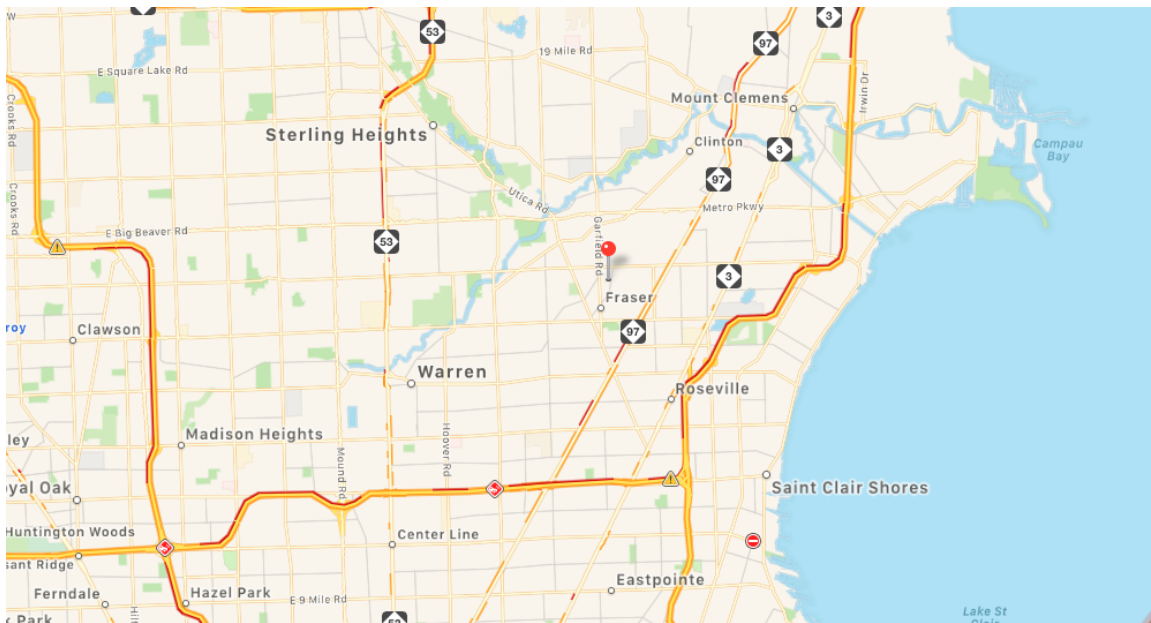

FRASER HIGH SCHOOL
34270 GARFIELD RD.
FRASER, MICHIGAN 48026
(586) 439-7203 (Main Office)

PARKING BUSES

Please drop off your students at DOOR #1 (Main Entrance). Buses and equipment trailers will be parked in the SOUTH lot between the high school and middle school, directly behind the Stadium.

MSBOA JUDGES AND WORKERS

Please use the GARFIELD LOT (off Garfield Road) and enter via the Main Entrance of the building (DOOR #1).

VISITORS

Visitors can park in either the Garfield Parking Lot, or in one of two Circular Lots at the SOUTH end of the building between the high school and the Stadium. If parking in the Garfield Lot, please enter through the Main Entrance (DOOR #1) and you will be directed to the auditorium. If parking in the Circular Lots, please enter through DOOR #48, and you will be directed to the auditorium.